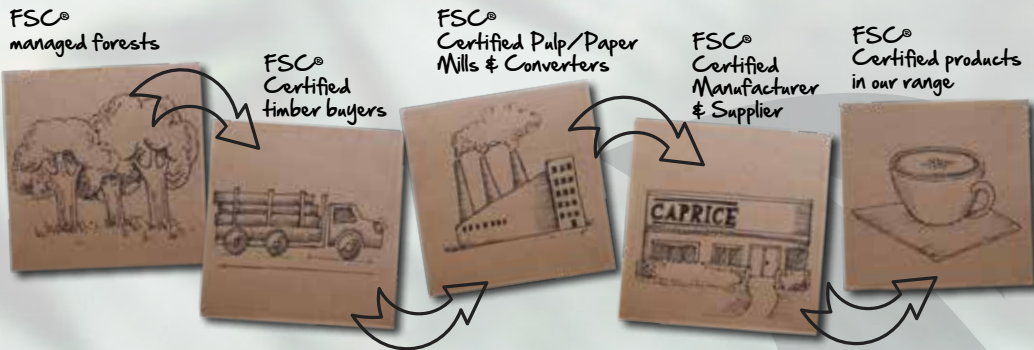

Now offering a full range of options with Caprice Green Kraft Napkins.

Wholly recycled, with FSC® certification Caprice Green Kraft Napkins give an environmentally conscious option.

NEW PRODUCT
Caprice Green Quilted Cocktail

NEW PRODUCT
Caprice Green Quilted Lunch

Also available in GT Fold

NEW
Caprice Green 1 ply Lunch, 1LK3 now available

The Forest Stewardship Council is a not-for-profit organization that sets the standards for what a responsibly managed forest is, both environmentally and socially. FSC® certification tracks the wood from the forest to the shelf. So when you see the FSC® label on a product, you can be sure that the paper or timber came from responsible sources.